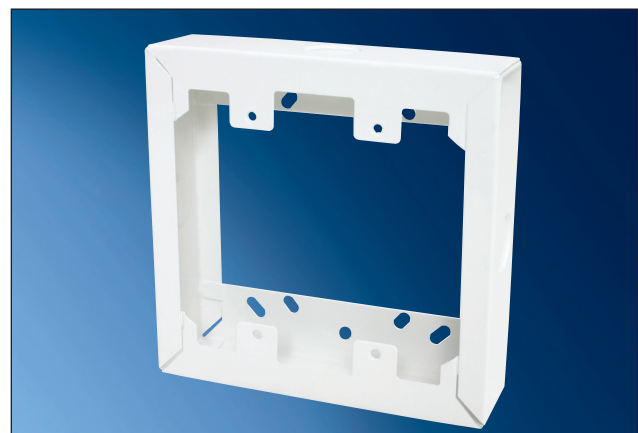

Wall Boxes

HT4X2WB

- Cold dipped galvanised wall box with 20 mm gland entry
- 4 mm machine screw thread
- Standard carton x 100

HT4X2WB

HT4X4WB

- Cold dipped galvanised wall box with 20 mm gland entry
- 4 mm machine screw thread
- Standard carton x 100

HT4X4WB

HT4X2EBM

- White powder coated extension wall box with 20 mm gland entry
- 4 mm machine screw thread
- Standard carton x 100

HT4X2EBM

HT4X4EBM

- White powder coated extension wall box with 20 mm gland entry
- 4 mm machine screw thread
- Standard carton x 100

HT4X4EBM

Wall Boxes

HT3X3WB

- Cold dipped galvanised wall box with 20 mm and 25 mm gland entry
- Earth stud
- Heavy duty
- Standard carton x 100

HT3X3WB

HT3X6WB

- Cold dipped galvanised wall box with 20 mm and 25 mm gland entry
- Earth stud
- Heavy duty
- Standard carton x 100

HT3X6WB

HT3X3WBE

- Cold dipped galvanised wall box with 20 mm and 25 mm gland entry
- Earth stud
- Standard
- Standard carton x 100

HT3X3WBE

HT3X6WBE

- Cold dipped galvanised wall box with 20 mm and 25 mm gland entry
- Earth stud
- Standard
- Standard carton x 100